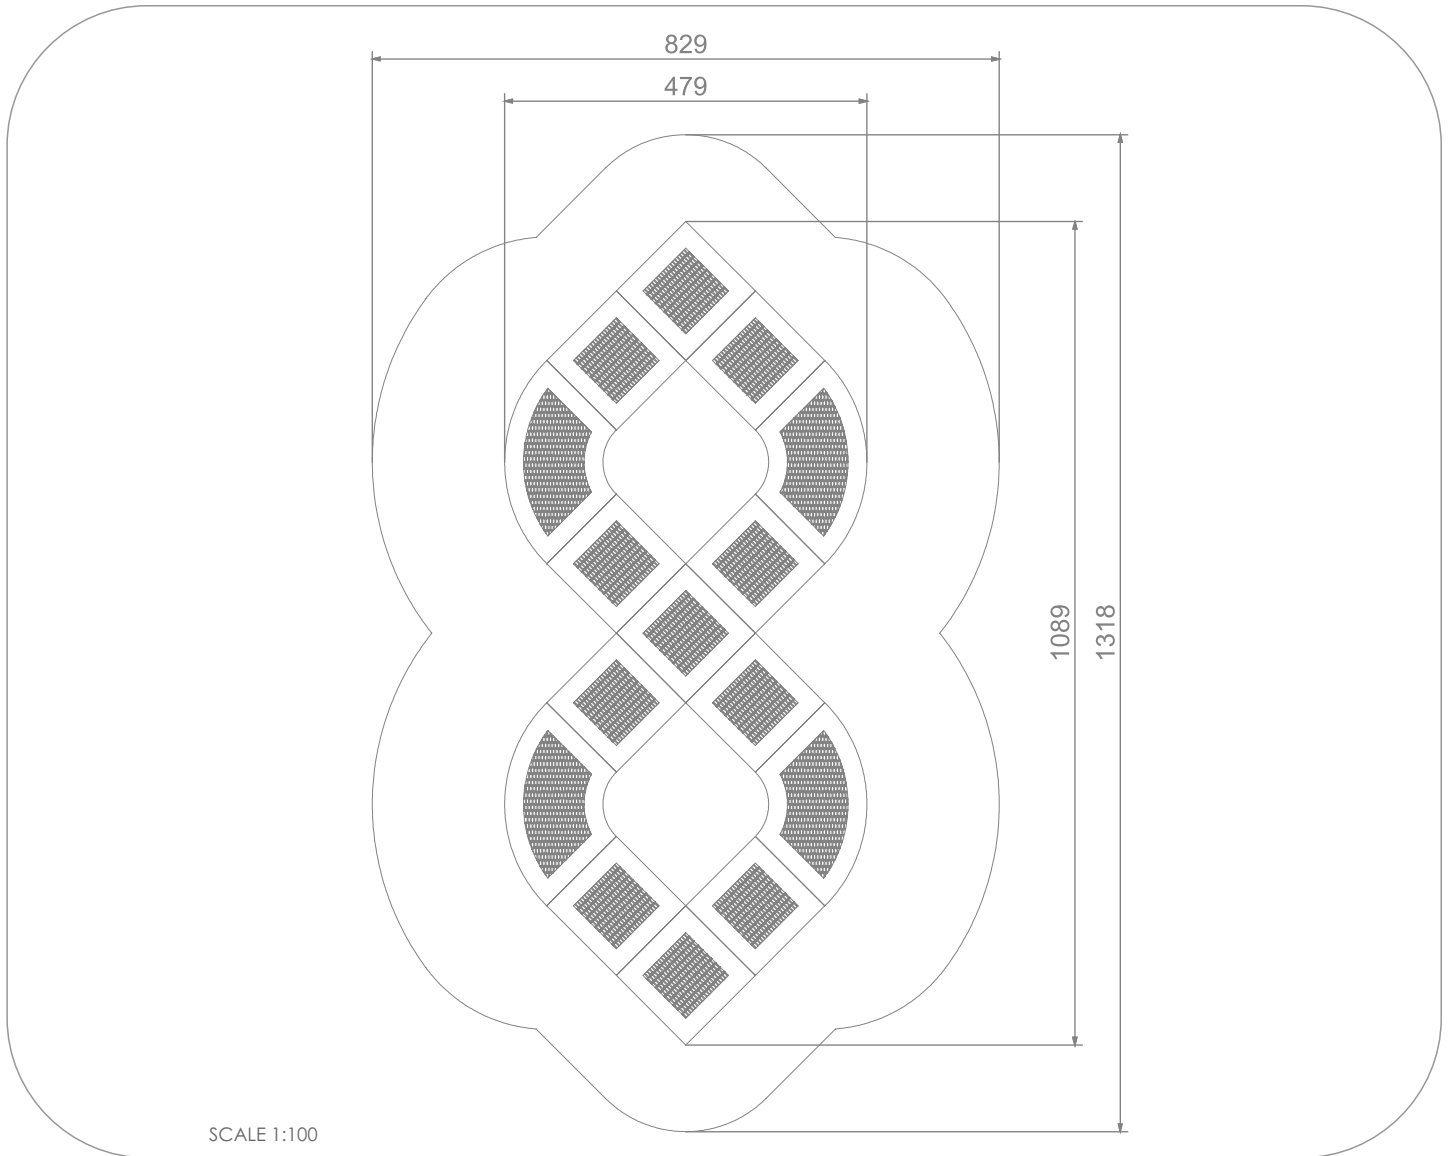

INFORMATION ABOUT THE PRODUCT

Dimensions	479 x 1089 cm
Safety zone	829 x 1318 cm
Safety zone area	57 m ²
Overall height	0 cm
Free fall height	90 cm
Amount of users	15
Product complies with EN 1176-1:2017-12	YES
Availability of spare parts	YES
Age range	1-8

According to EN 1176-1:2017-12 norm, the product requires applying a safety surface according to the product's free fall height.

MATERIALS:

<p>NON-SLIP LAMPS BUILT OF POLYAMIDE</p>	<p>JOINING 6 MM SLATS STAINLESS ROPE CORROSION-RESISTANT</p>
	
<p>ABRASION-RESISTANT JUMP MAT</p>	<p>ROBUST WELDED CASES GALVANIZED TRAMPOLINE COATED CELL RUBBER SURFACE SBR</p>
	